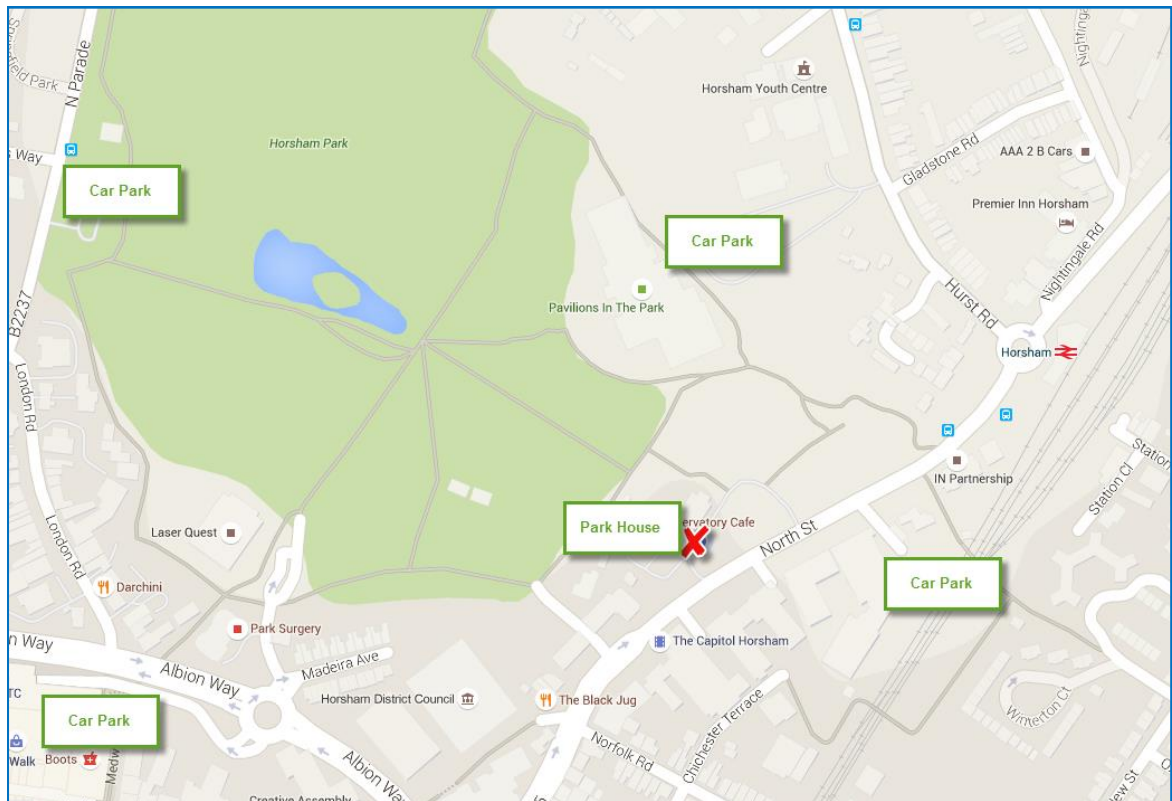

West Sussex Mediation Service

Park House, North Street, Horsham, RH12 1RN

Our offices are in Park House, almost opposite the glass-fronted Capitol Theatre in North Street. If you are travelling via Horsham Railway Station, walk towards the town centre along North Street. Park House will be on your right behind a wall. **Do not confuse with New Park House.** NB **DO NOT rely on Sat Nav taking you to the correct location – try RH12 1RL**

Intercom for access

This is on the right as you enter the main wooden door. Press the 'W Sussex Mediation' button and speak. Wait there and someone will come down and greet you.

There is pay and display parking around Park House but it can be busy. The nearest pay and display car parks are at The Pavilions in Hurst Road and behind the BT Exchange in North Street. There are also car parks in the town centre (see map).