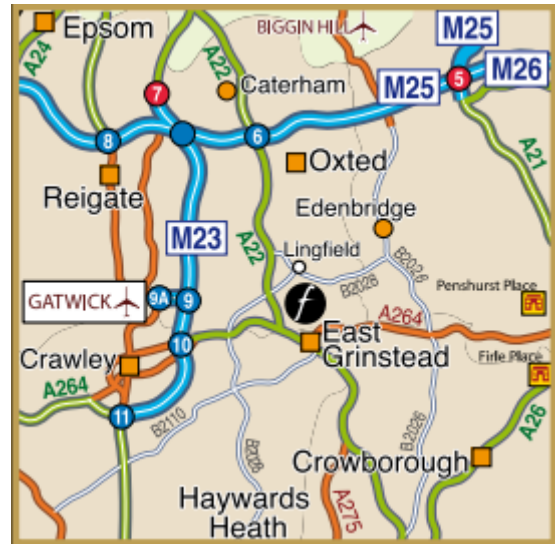

### From The M25

Take the M25 until Junction 6, then follow the signs for Eastbourne and East Grinstead on the A22. Continue on the A22 and the hotel is approximately nine miles from Junction 6, situated on the left hand side of the A22 at Felbridge.

### From The M23

Take the M23 until Junction 10, then follow the signs for East Grinstead on the A264, passing over two roundabouts. Keep on this road until you reach the 'T' junction at the Felbridge traffic lights, The Star Inn is on your left hand side. Turn right at the traffic lights onto the A22 and the hotel is 50 yards down the road on the left hand side.